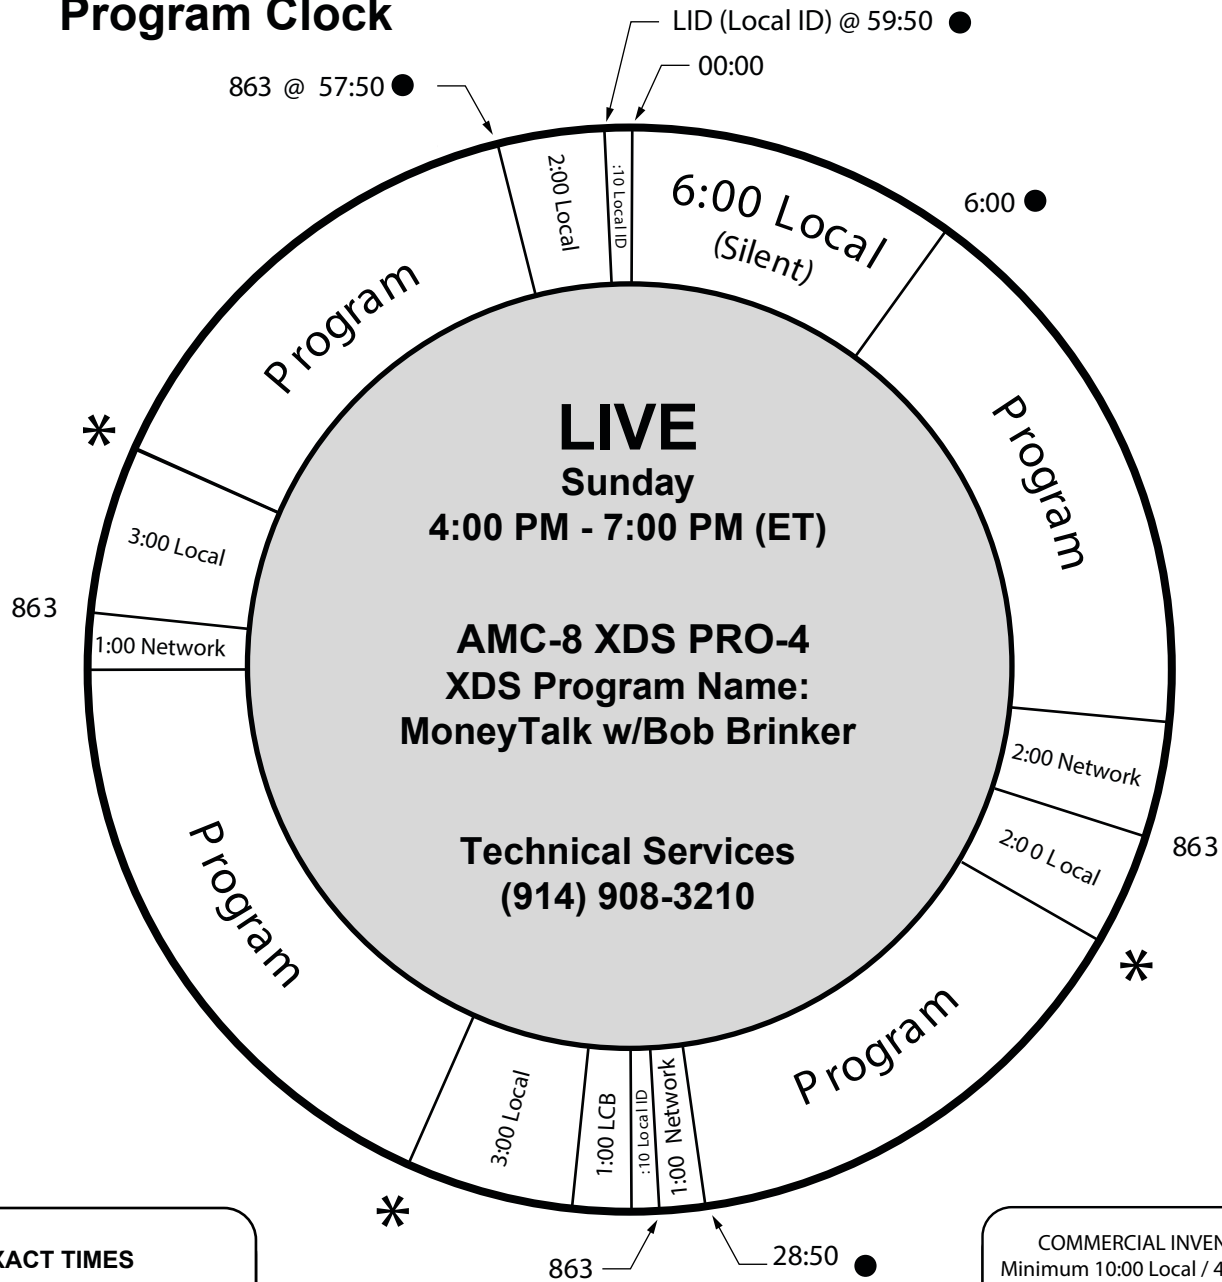

Program Clock

- **EXACT TIMES**
- LID** :10 Local ID at 59:50
- 863** NETCUE 863 starts Local Break or Local ID
- LCB** Local Content Break
- * Network will provide :05 music bed for Local ID
- All Local Breaks (except 00:00 - 06:00) are filled with PSAs and/or spots

Listener Call-In Number: (800) 934-2221

COMMERCIAL INVENTORY
 Minimum 10:00 Local / 4:00 Network
 Maximum 11:00 Local / 4:00 Network

Except where exact times (●) are indicated, Local Breaks float and will occur at approximately 15:00 and 45:00