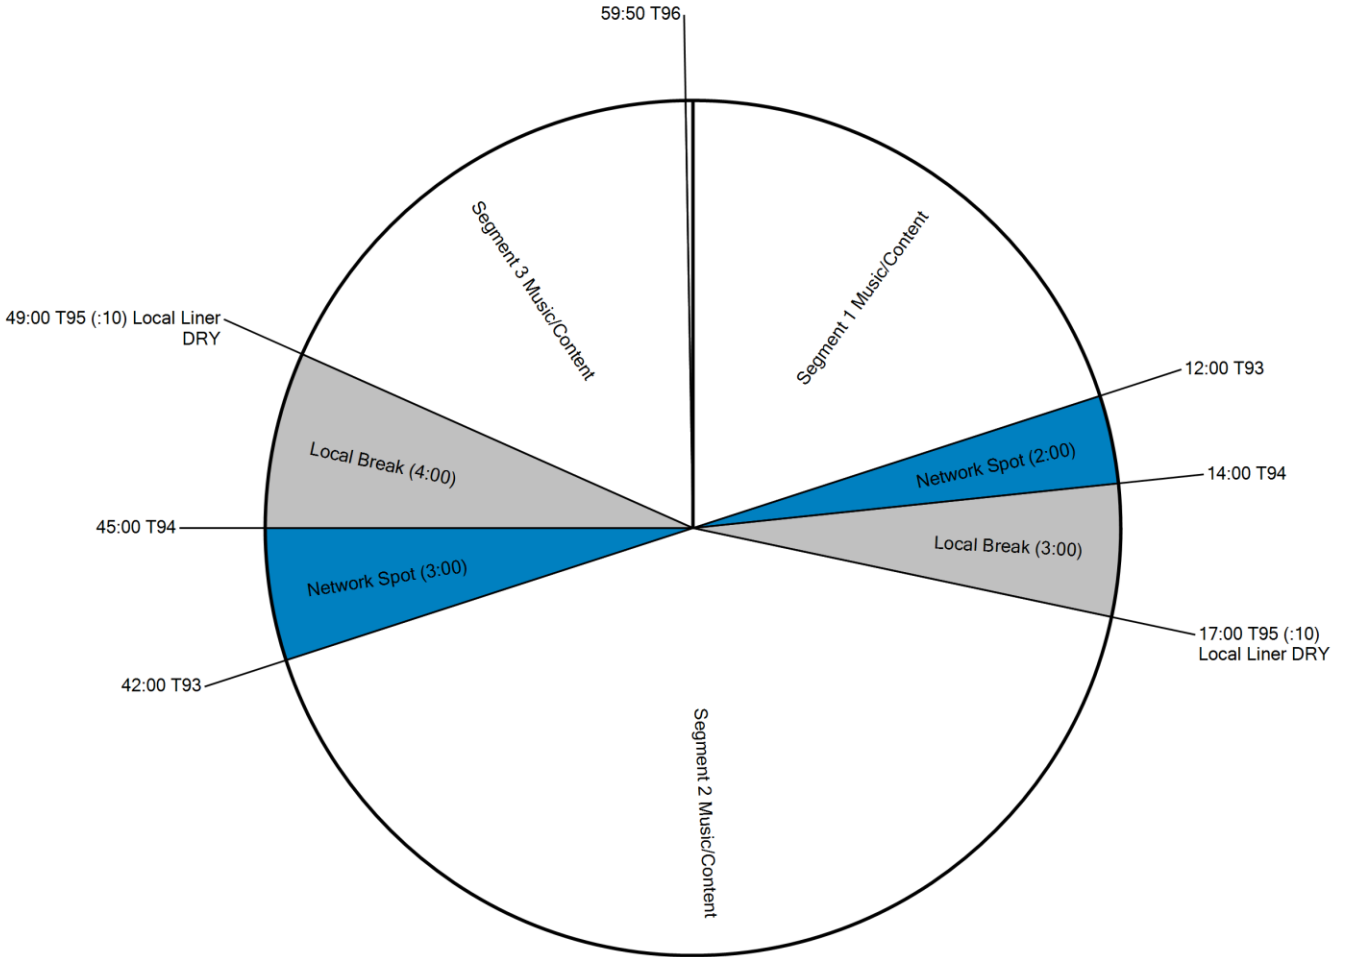

# FORMAT CLOCK

XDS Program Name

Daly Download CHR Recap

Daly Download CHR Hr 1 – This Week’s Top 30

Daly Download CHR Hr 2 – This Week’s Top 30

Daly Download CHR Hr 3 – This Week’s Top 30

Broadcast Window : Sa/Su 6a-7p

Feed Time: Fri 1a-5a ET

**WestwoodOne**

## NETCUES

T93	Network Start
T94	Local Break
T95	(:10) Local Liner DRY
T96	Legal ID @ HH 59:50 (Hard)

## AVAILS

Local Min 7 / Network Min 5

\* Relay closure times will float